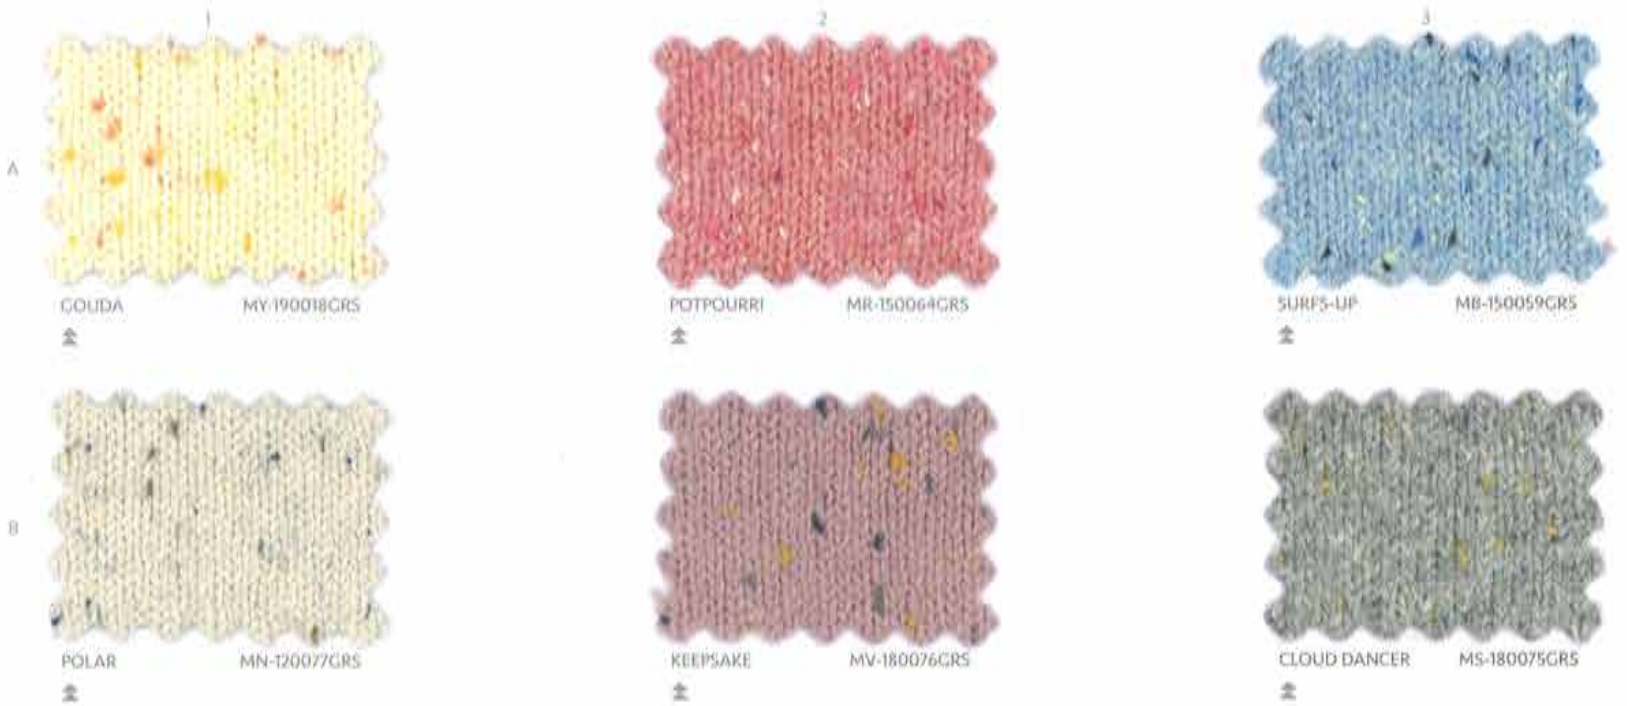

🚩 **Soul** 2/16NM 60% RECYCLED PRE-CONSUMER COTTON 20% LINEN 20% NYLON - DONEGAL

🚩 **Soul - RLN**

▴ **Cruise** 2/36NM 60% COOLMAX® ECOMADE 20% LINEN 20% BCI COTTON

■ **Cruise Recycle** 2/28NM 60% COOLMAX® ECOMADE 20% LINEN 20% RECYCLED PRE-CONSUMER COTTON