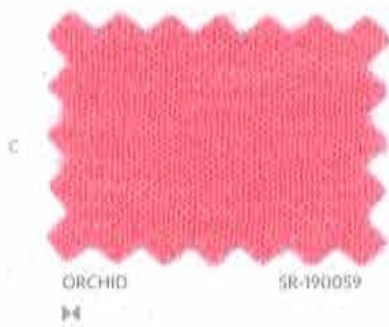

▶ Seashore 1/17,3NM 73% BCI COTTON 27% LINEN