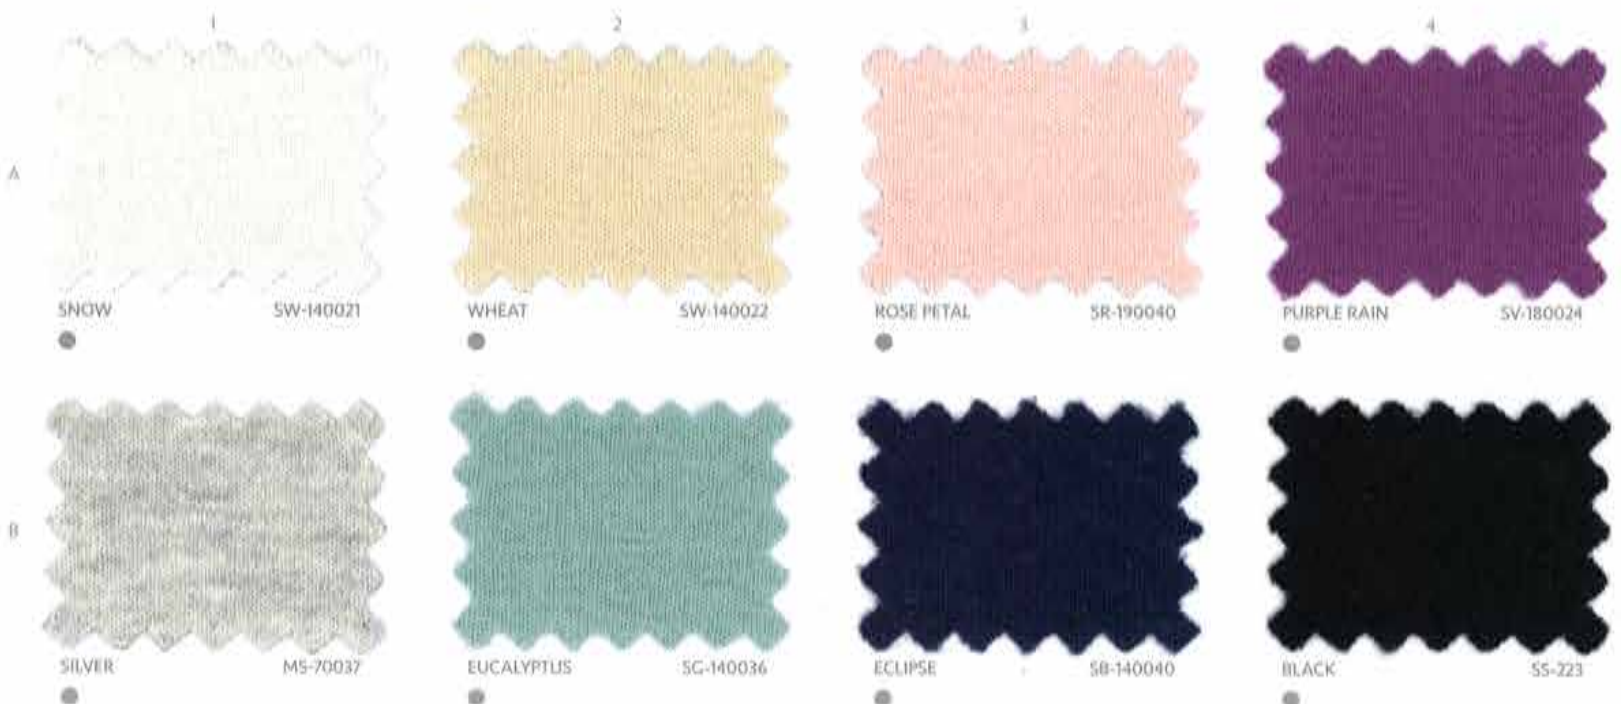

● Outlook - OLH

● **Intuition** 2/48NM 55% BCI COTTON 25% SILK 20% LINEN