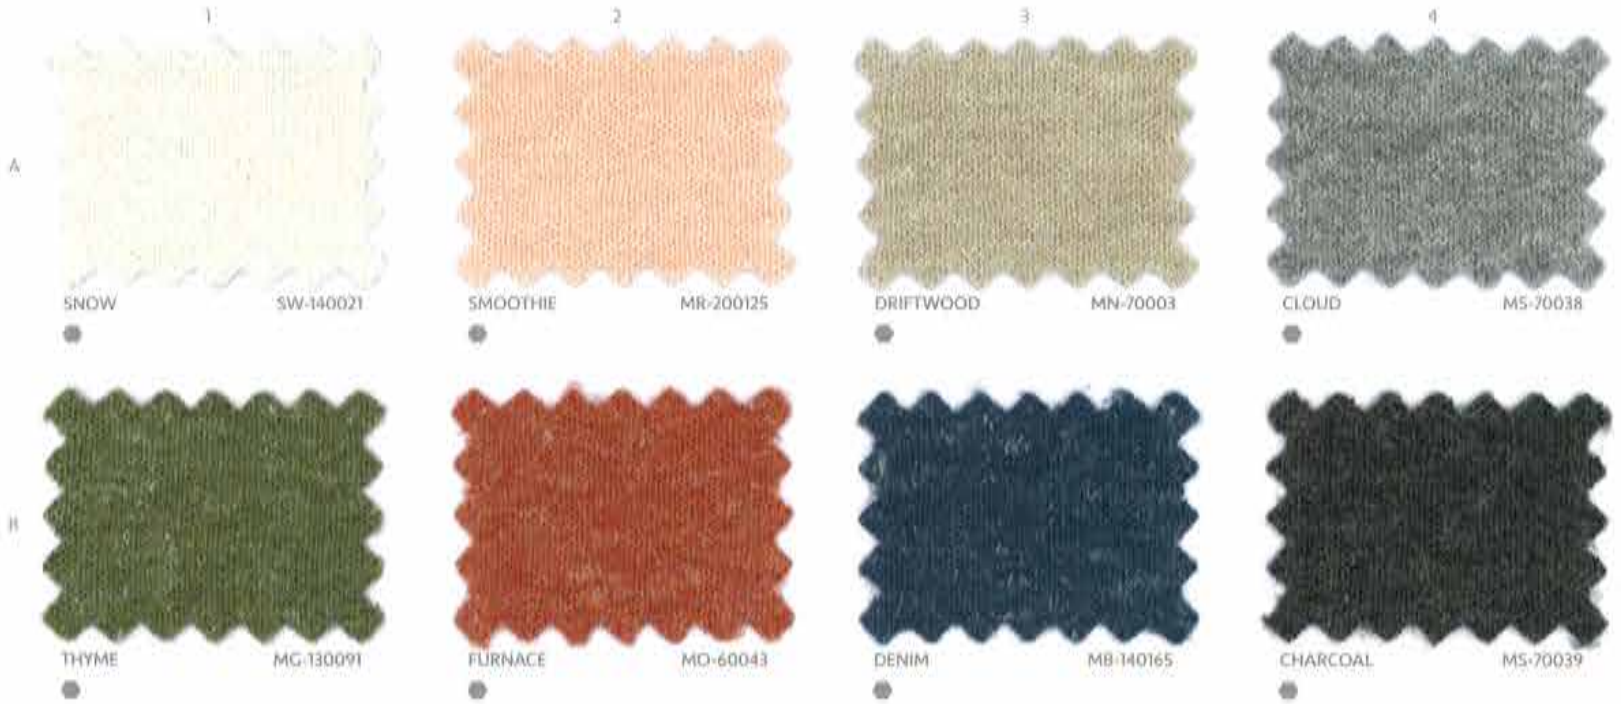

● **Outlook** 2/28NM 70% BCI COTTON 30% LINEN