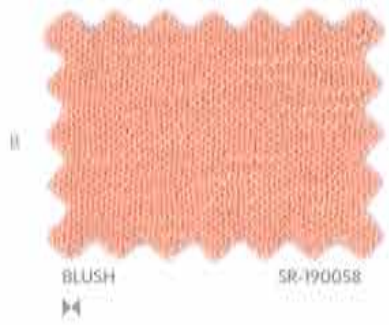

▶ Seashore 1/17,3NM 73% BCI COTTON 27% LINEN