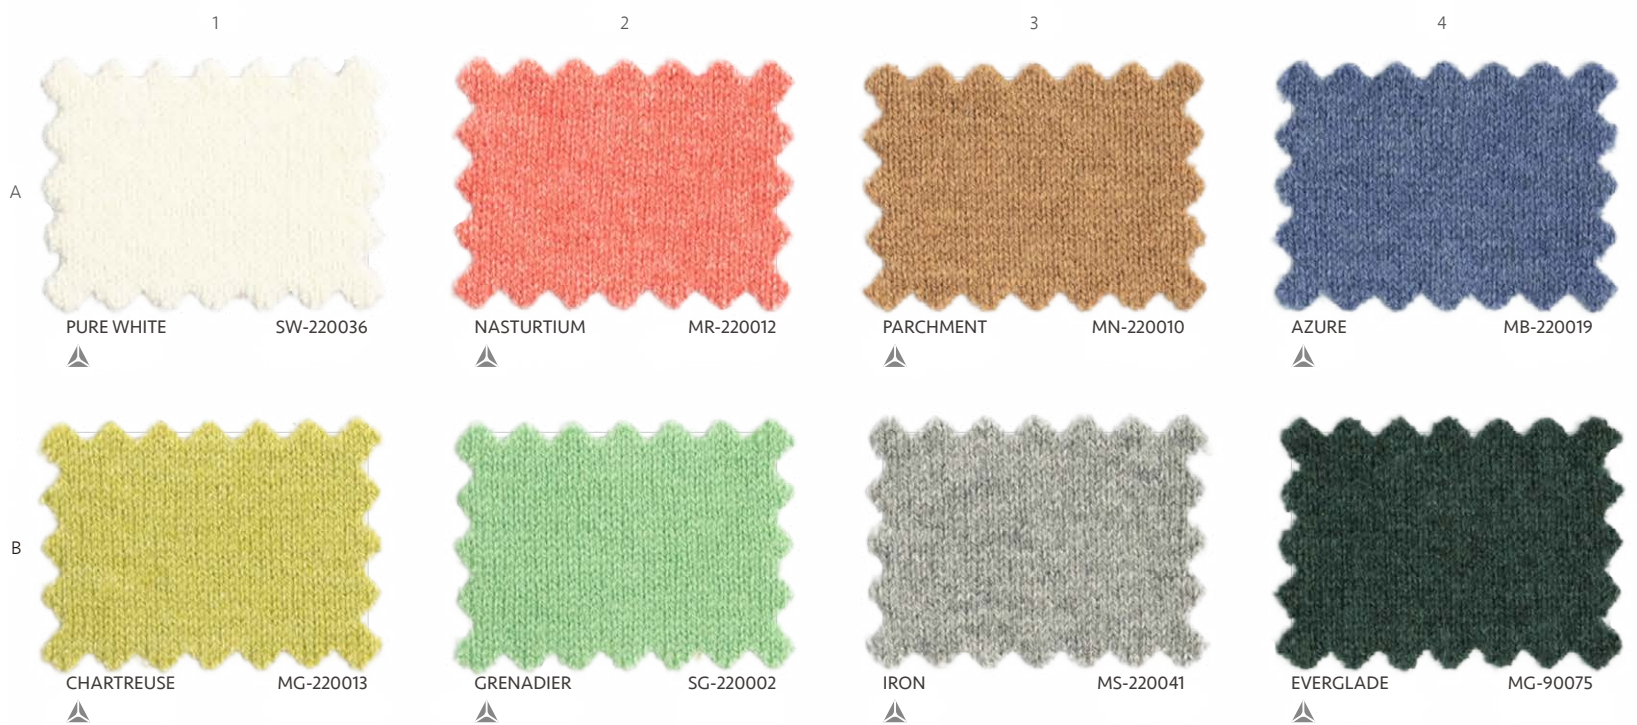

# SUMMER CASHMERE

SS  
23

REVEL  
CUDDLE  
ABUNDANCE  
MURMUR  
LUSTROUS

NOVETEX

▲ REVEL 2/48NM 85% COTTON 15% CASHMERE - MACHINE WASHABLE

**CUDDLE** 2/36NM 75% COTTON 20% LINEN 5% CASHMERE - MACHINE WASHABLE

**CUDDLE** - OCSH

**LUSTROUS** 2/30NM 80% COTTON 15% SILK 5% CASHMERE - MACHINE WASHABLE

**LUSTROUS** - LCSH

**REVEL** 2/48NM 85% COTTON 15% CASHMERE

**CUDDLE** 2/36NM 75% COTTON 20% LINEN 5% CASHMERE

**ABUNDANCE** 2/30NM 92% COTTON 8% CASHMERE

**MURMUR** 2/32NM 95% COTTON 5% CASHMERE

**LUSTROUS** 2/30NM 80% COTTON 15% SILK 5% CASHMERE

ALL MACHINE WASHABLE

FULLY STOCK SUPPORTED

**REVEL**  
2/48nm  
85% Cotton 15% Cashmere  
14GG 1END

**CUDDLE**  
2/36nm  
75% Cotton 20% Linen  
5% Cashmere  
14GG 1END

# SUMMER CASHMERE 25SS

REVEL  
CUDDLE

ABUNDANCE  
MURMUR

LUSTROUS