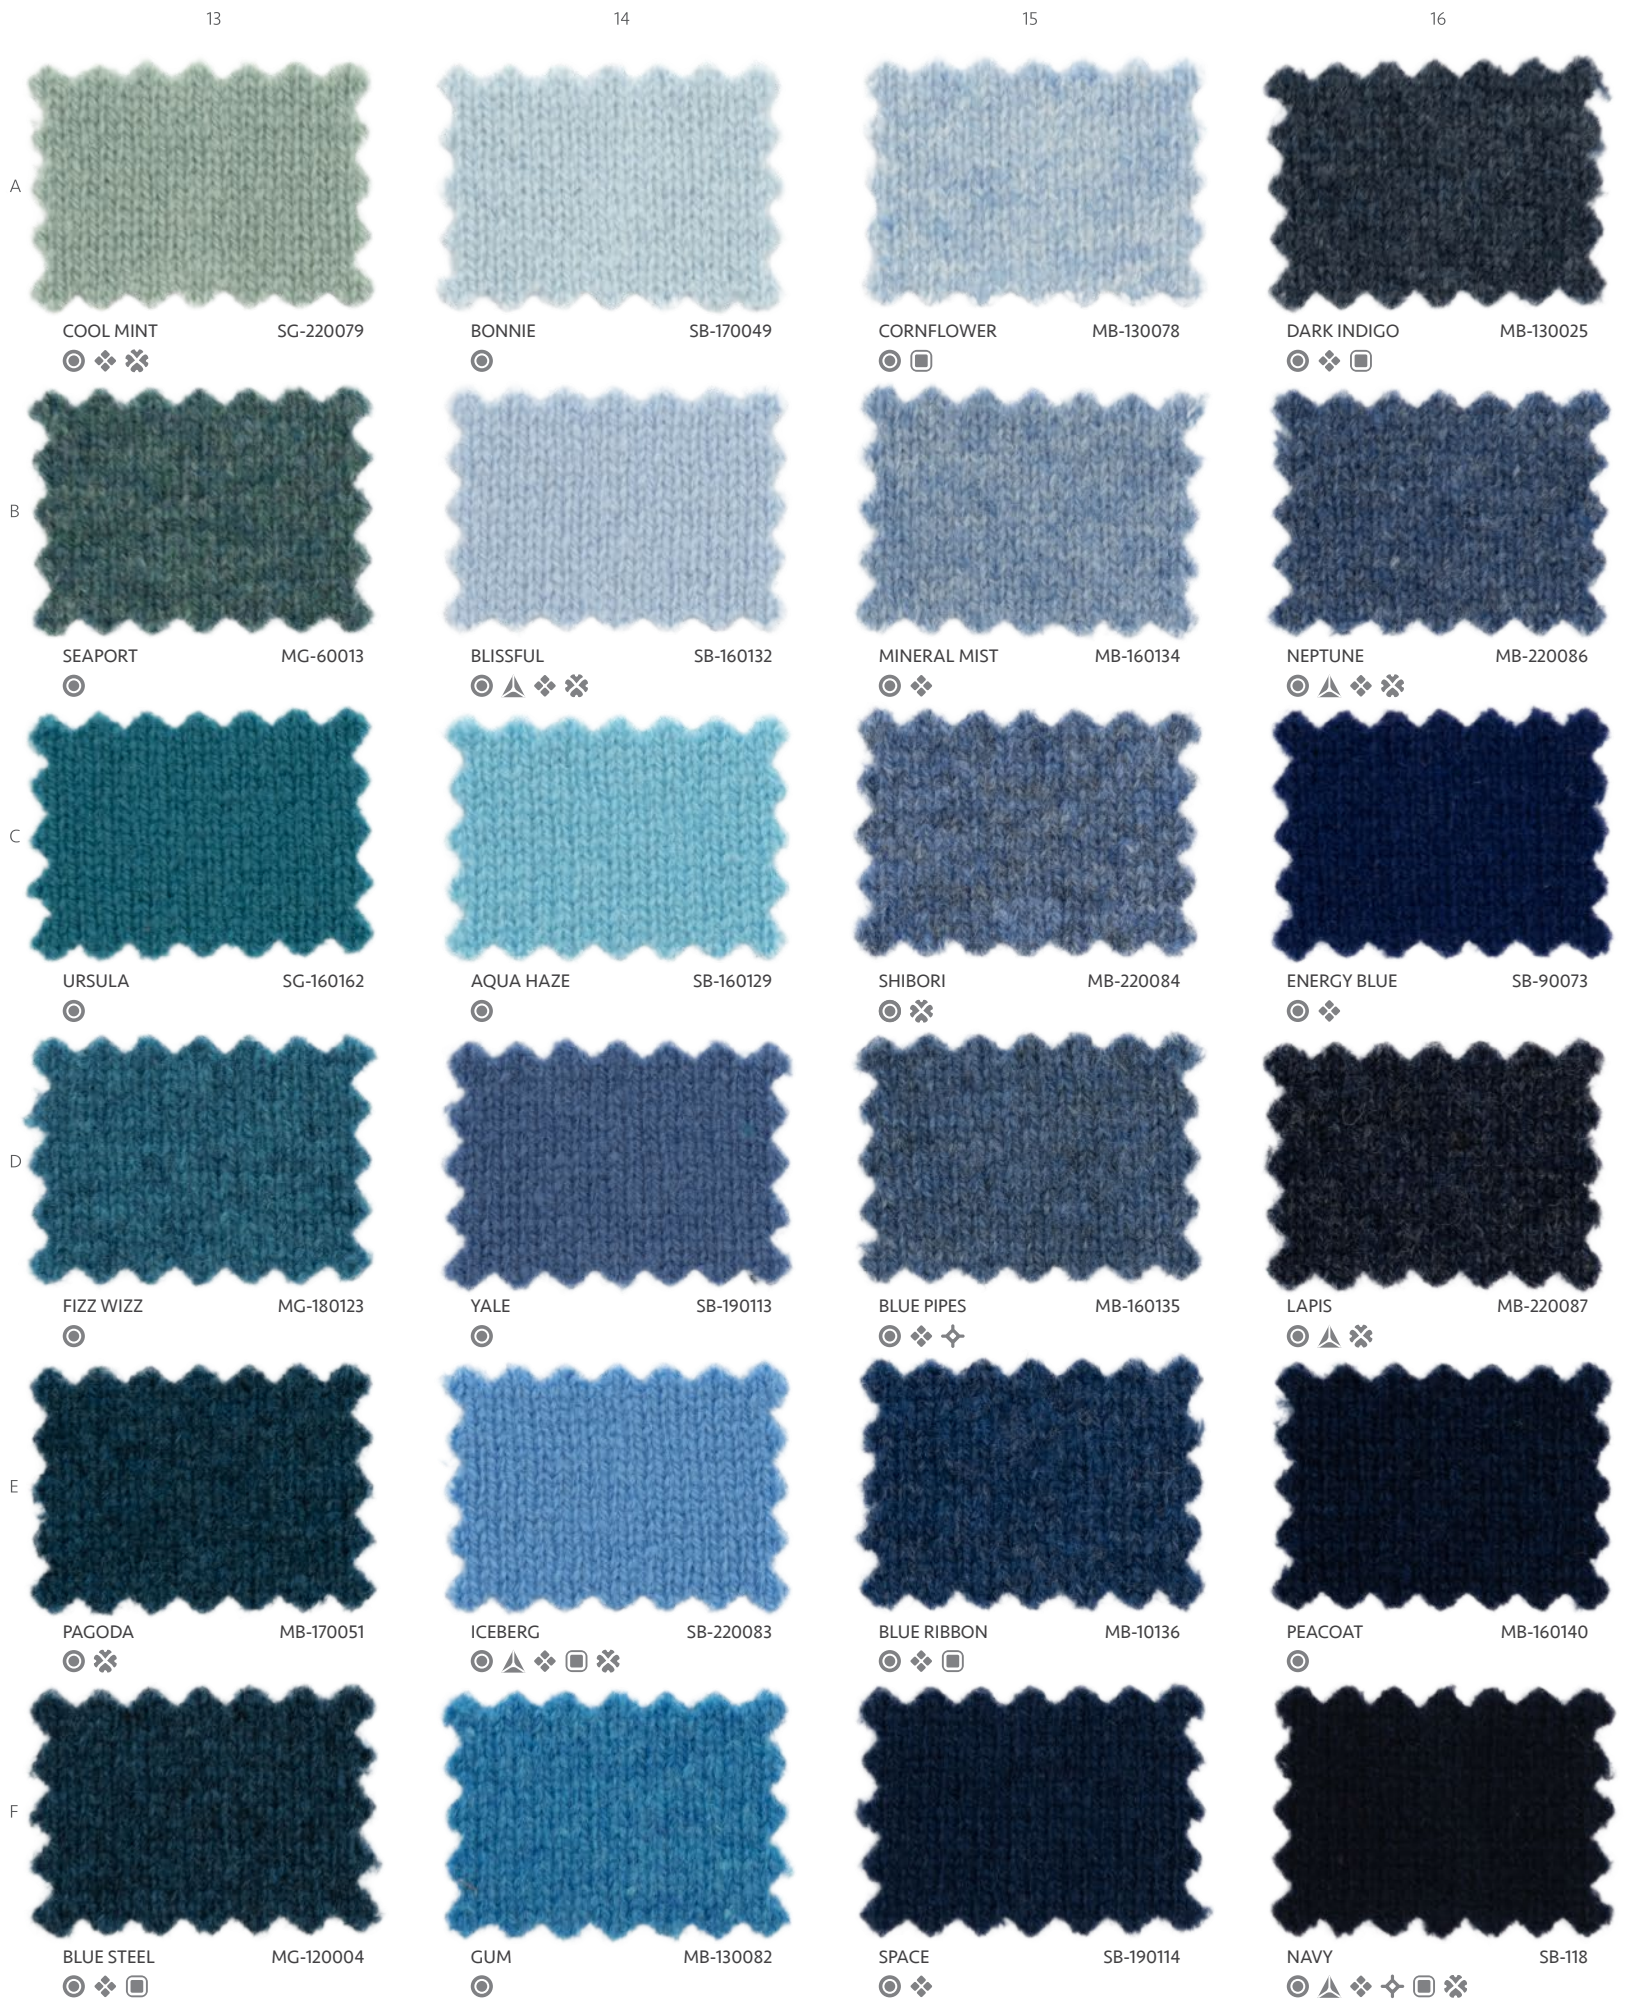

🕒 **Glenmerino** 2/15NM 100% LAMBSWOOL

🏔️ **Glenmerino RWS** 2/15NM 100% RWS WOOL

📦 **Glenloft** 2/18NM 100% SOFT LAMBSWOOL

❖ **Glenmix** 2/14NM 80% LAMBSWOOL 20% NYLON

✦ **Glenmix RWS** 2/14NM 80% RWS WOOL 20% NYLON

❄️ **Glenchill** 2/15NM 100% LAMBSWOOL - MACHINE WASHABLE