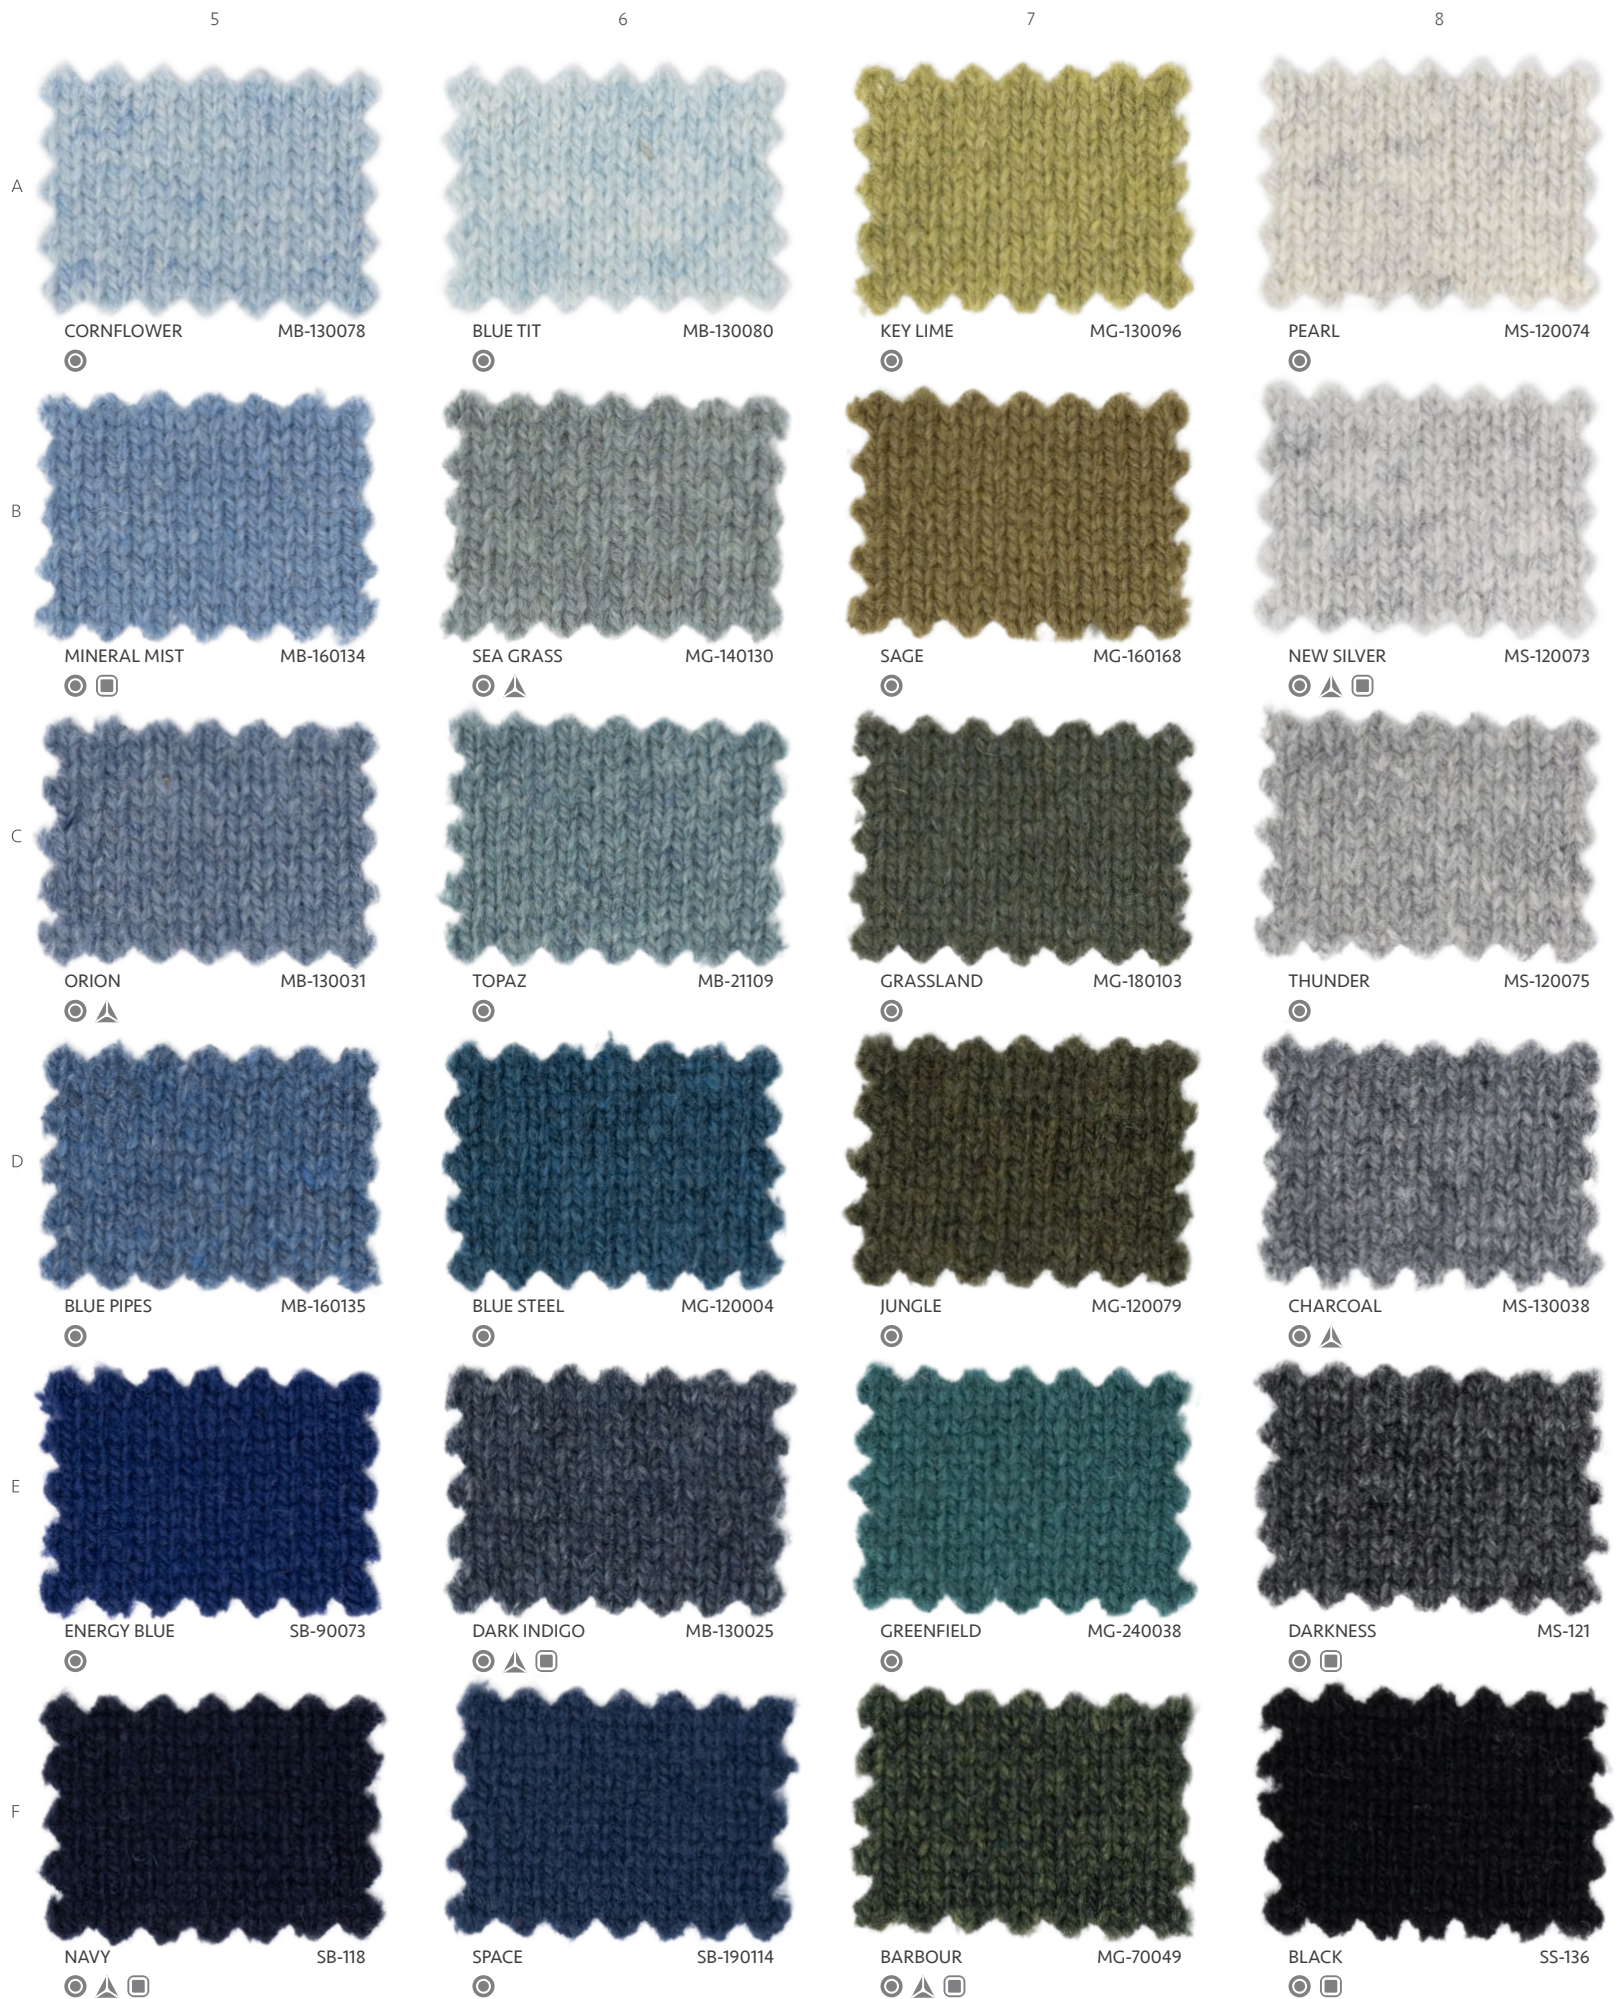

◎ **Glenfruin** 2/10NM 65% LAMBSWOOL 35% NYLON

▲ **Glenfruin Recycle** 2/10NM 65% LAMBSWOOL 35% RECYCLED NYLON

▣ **Glenfruin RWS** 2/10NM 65% RWS WOOL 35% NYLON