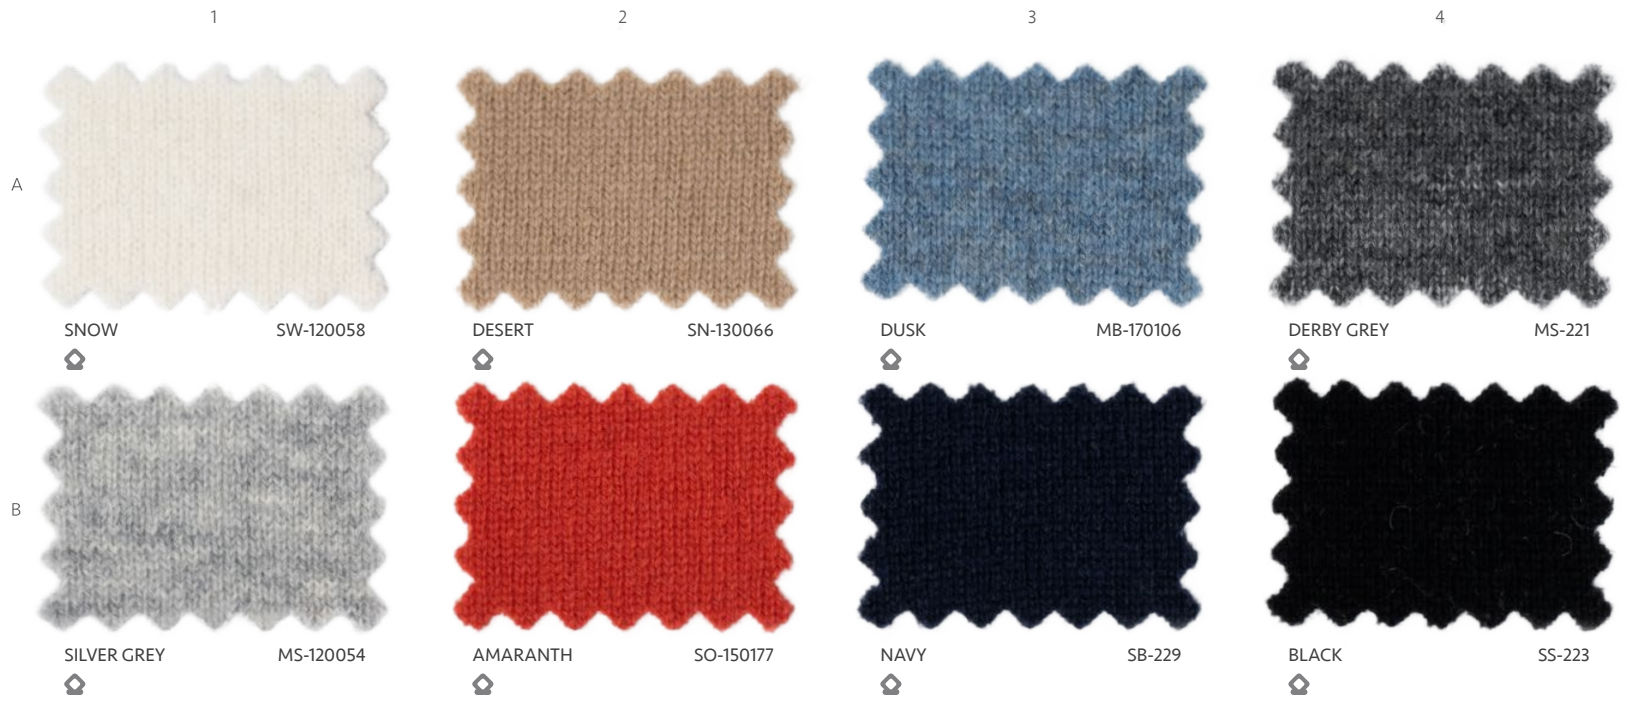

Riverton 2/26NM 70% ULTRAFINE MERINO WOOL 20% YAK HAIR 10% CASHMERE - MACHINE WASHABLE