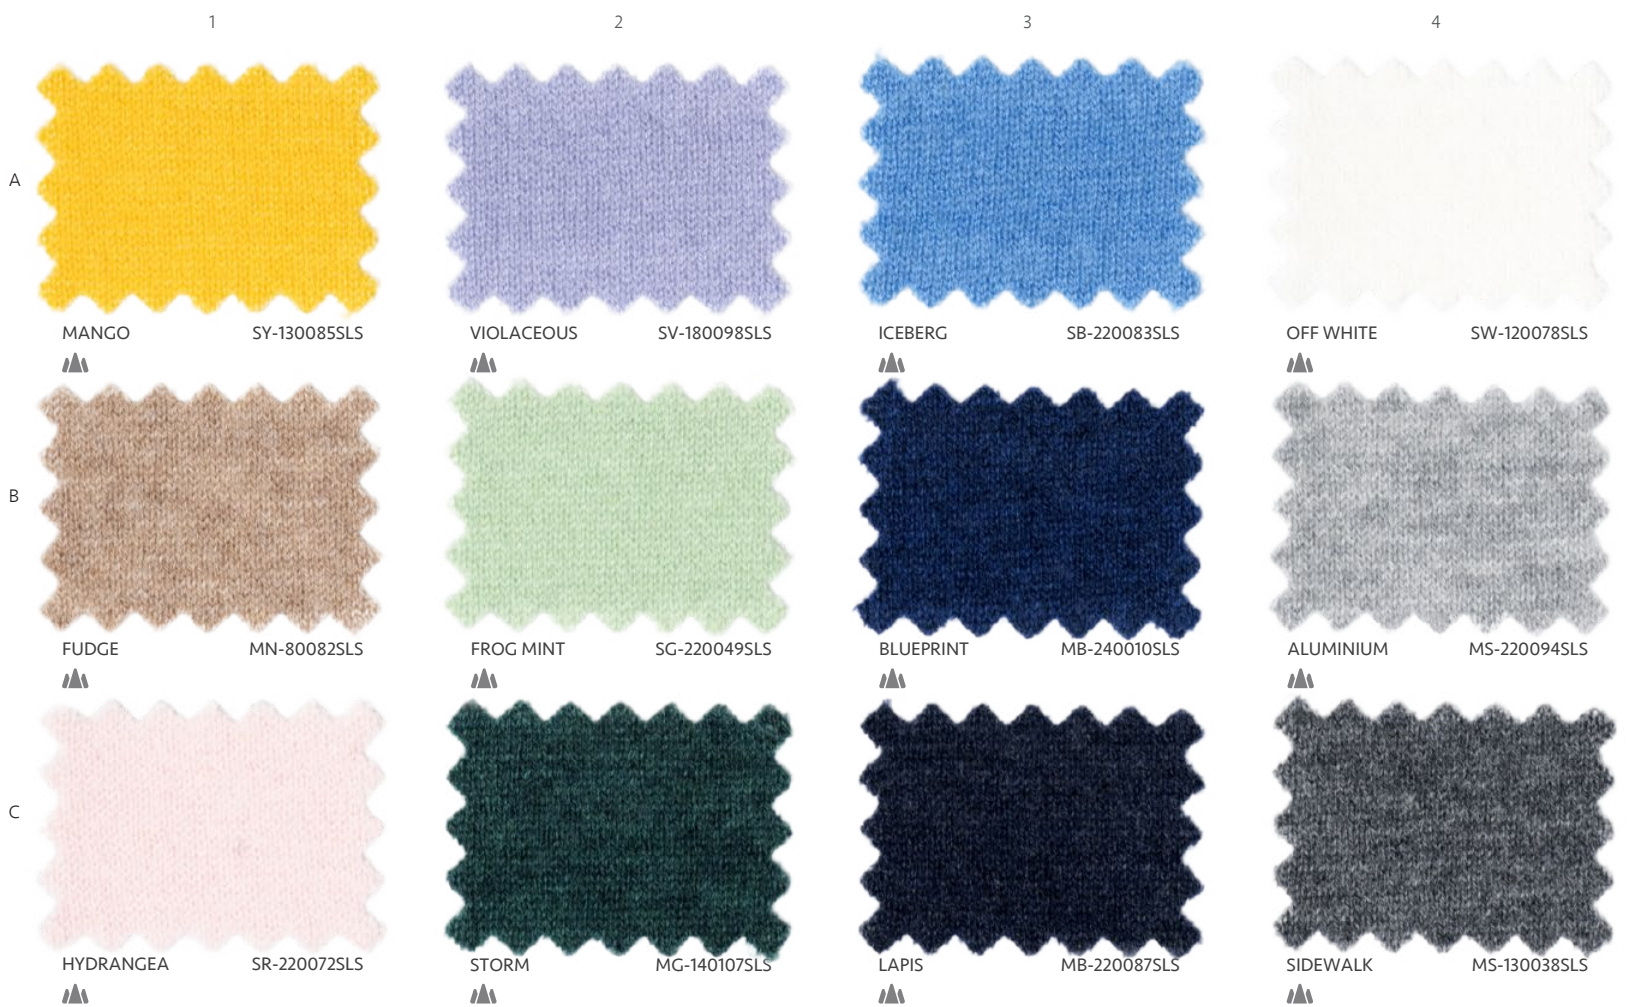

≡ **Ginza** 2/36NM 90% MERINO WOOL 10% SILK - MACHINE WASHABLE

✦ **Savvy** 1/5NM 65% MERINO WOOL 27% NYLON 8% CASHMERE

✦ **Savvy - DNC**

▲ **Savvy Fine** 2/30NM 65% MERINO WOOL 27% NYLON 8% CASHMERE - MACHINE WASHABLE