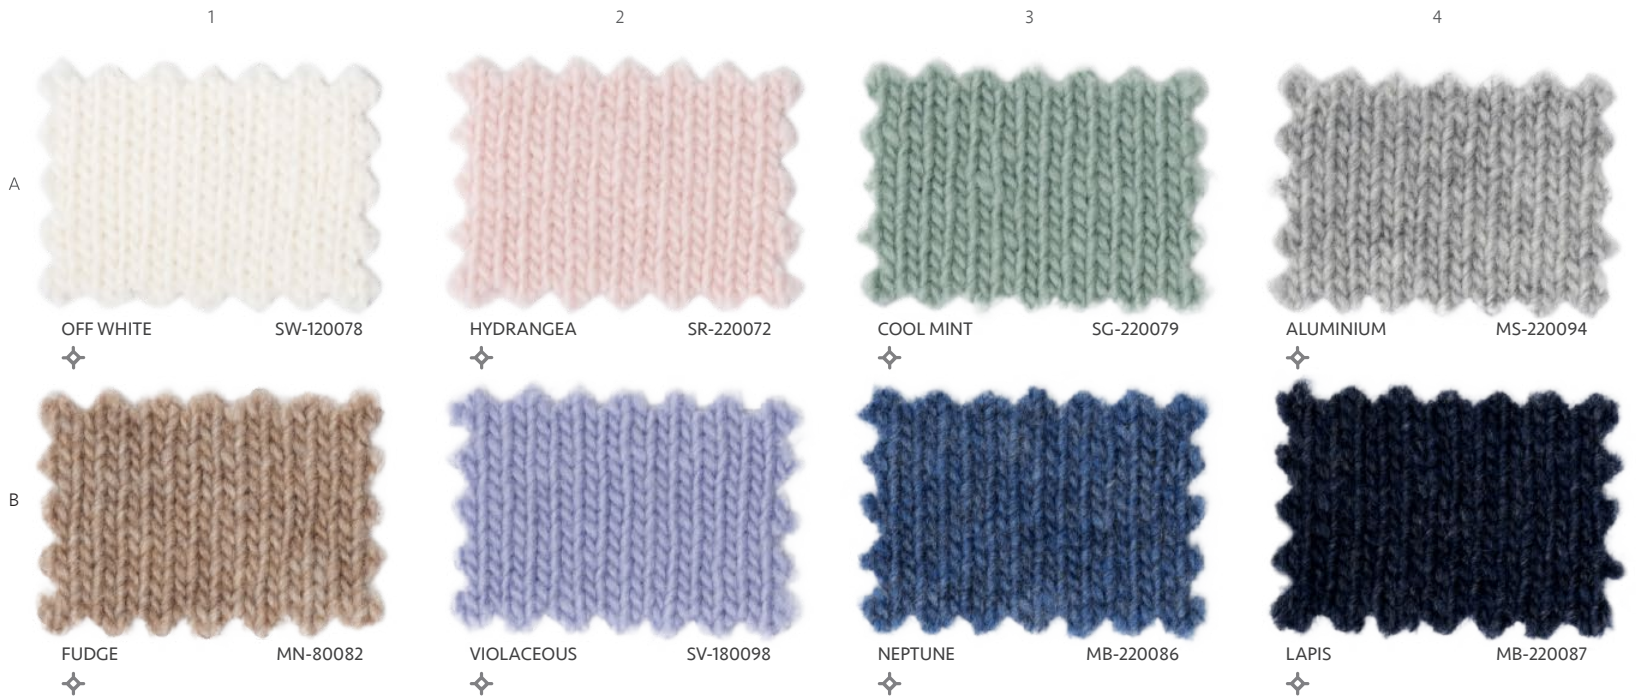

✦ **Savvy** 1/5NM 65% MERINO WOOL 27% NYLON 8% CASHMERE