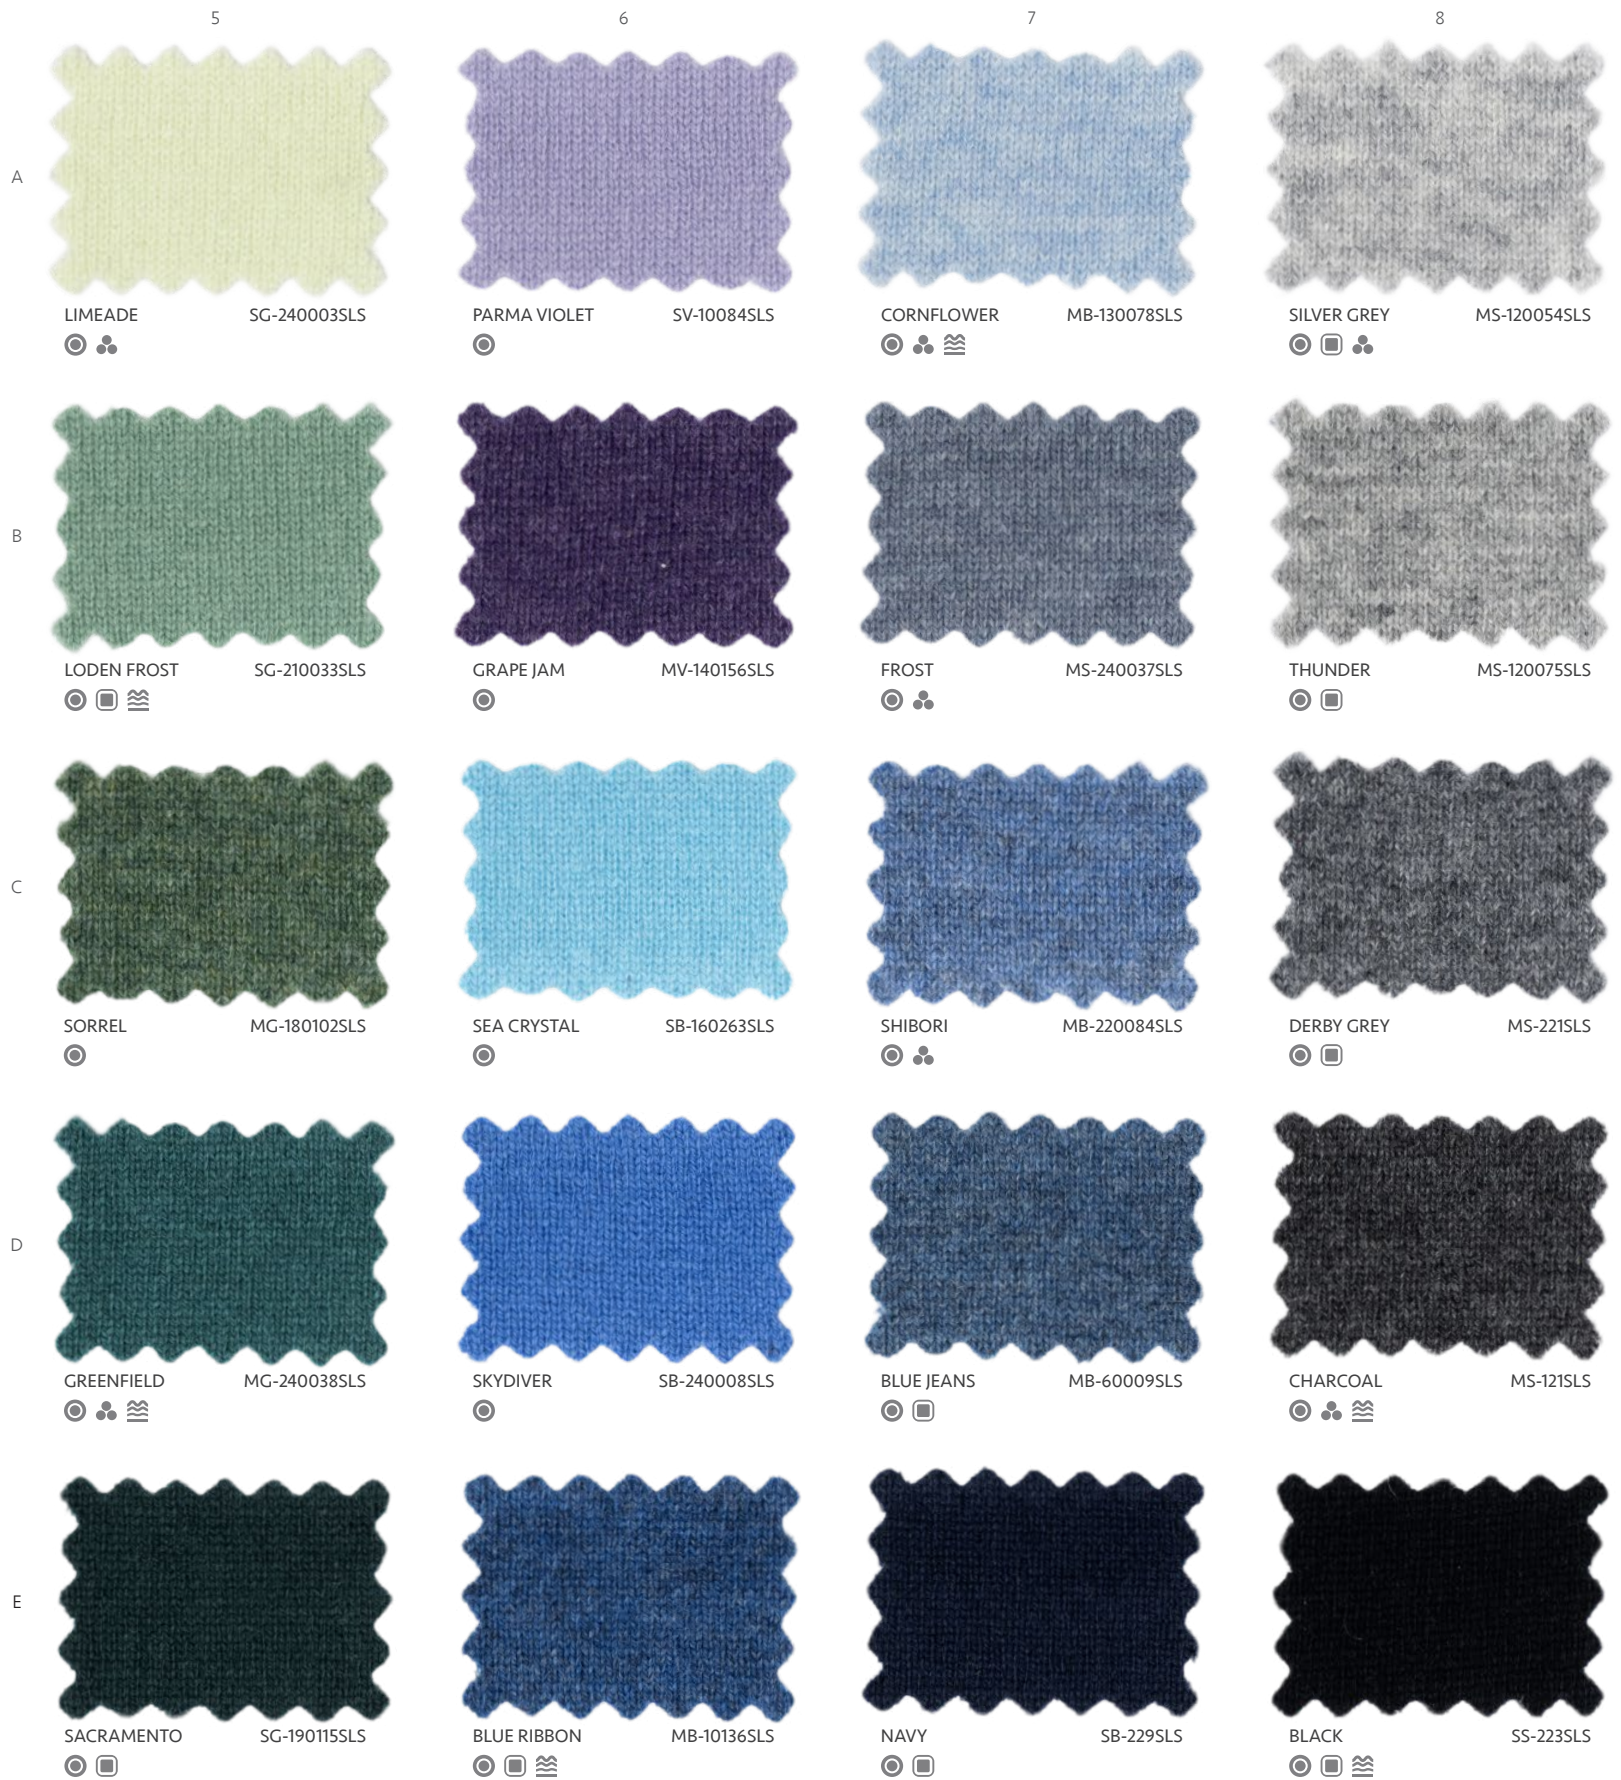

⊙ **Governor** 2/28NM 90% ULTRAFINE MERINO WOOL 10% CASHMERE - MACHINE WASHABLE

▣ **Captain** 2/28NM 70% ULTRAFINE MERINO WOOL 30% CASHMERE - MACHINE WASHABLE

●● **Icon** 2/20NM 95% MERINO WOOL 5% CASHMERE - MACHINE WASHABLE

≡ **Ginza** 2/36NM 90% MERINO WOOL 10% SILK - MACHINE WASHABLE